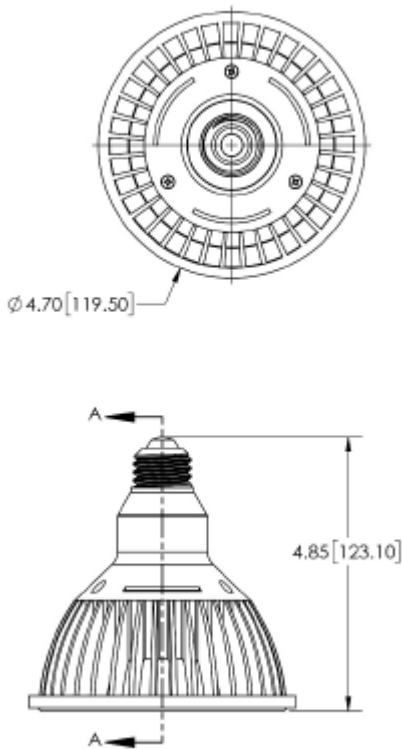

LED MS120V PAR38 18W

Features:

- Superior color accuracy & pure white index
- Flicker-free operation
- Temp protection when overheated
- 3 year/30,000 hours rating

CCT (Single)	6500K
Max Tc (C°)	90°
Ambient Temp (C°)	40°
Power Factor	0.974
CRI, R9	90,70
Lumens	1200 lm
Flicker Index	.01
Percent Flicker	<1%
Dimming	Phase Dimmable
In-Rush Cycle to Cycle	<1 Amp