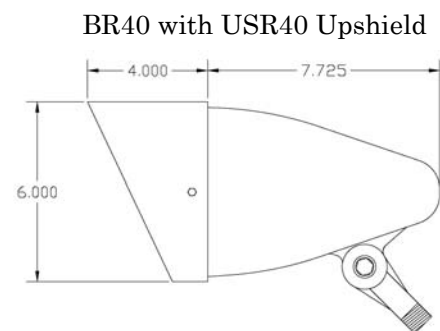

Moon Visions R38 22W LED Bullet Series Ordering Guide

Fixture Series	Voltage	Shield	Mount*	Color
BR40	12V	DSA10	TM	HGT
	120V	DST10	TMB	BZT
		USR40	LGS	
		UST40		

BR40	12V	DSA10	TM	BZT

Example: BR40-12V-DSA10-TM-BZT = 12V R40 Bronze Downlight

LED Lamp Series	Voltage	Size	Wattage	Color and Beam Spread	Spread Lens	5500K Lens
LED MV	12V	R38	22W	3500K 40° FL	OSL	MV
	120V			5000K 25° NFL		
				5000K 40° FL		

LEDMV	12V	R38	22W	5000K 40°	MV

Example: LED MV12V R38 22W 5000K 40° FL MV = 22W 12V LED PAR38 FL with MV lens

*Mounting Accessories—

Project Name: _____ Fixture Type: _____

Catalog Part Number: _____