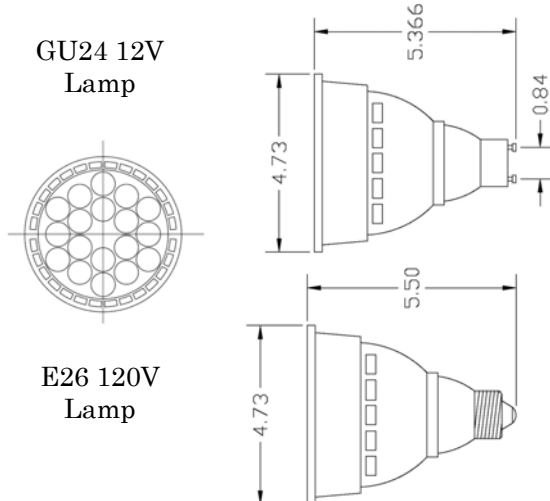

Moon Visions R38 22W LED Bullet Series Ordering Guide

Fixture Series	Voltage	Shield	Mount*	Color
BR40	12V	DSA10	TM	HGT
	120V	DST10	TMB	BZT
		USR40	LGS	
		UST40		

BR40	12V	DSA10	TM	BZT

Example: BR40-12V-DSA10-TM-BZT = 12V R40 Bronze Downlight

LED Lamp Series	Voltage	Size	Wattage	Color and Beam Spread	Spread Lens	5500K Lens
LED MV	12V	R38	22W	3500K 40° FL	OSL	MV
	120V			5000K 25° NFL		
				5000K 40° FL		

LEDMV	12V	R38	22W	5000K 40°	MV

Example: LED MV12V R38 22W 5000K 40° FL MV = 22W 12V LED PAR38 FL with MV lens

*Mounting Accessories—

Project Name: _____ Fixture Type: _____

Catalog Part Number: _____