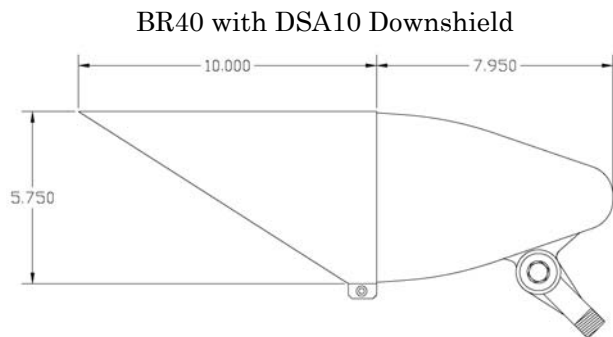

Moon Visions R38 22W LED Bullet Series Ordering Guide

Fixture Series	Voltage	Shield	Mount*	Color
BR40	12V	DSA10	TM	HGT
	120V	DST10	TMB	BZT
		USR40	LGS	
		UST40		

BR40	12V	DSA10	TM	BZT

Example: BR40-12V-DSA10-TM-BZT = 12V R40 Bronze Downlight

LED Lamp Series	Voltage	Size	Wattage	Color and Beam Spread	Spread Lens	5500K Lens
LED MV	12V	R38	22W	3500K 40° FL	OSL	MV
	120V			5000K 25° NFL		
				5000K 40° FL		

LEDMV	12V	R38	22W	5000K 40°	MV

Example: LED MV12V R38 22W 5000K 40° FL MV = 22W 12V LED PAR38 FL with MV lens

*Mounting Accessories—

Project Name: _____ Fixture Type: _____

Catalog Part Number: _____