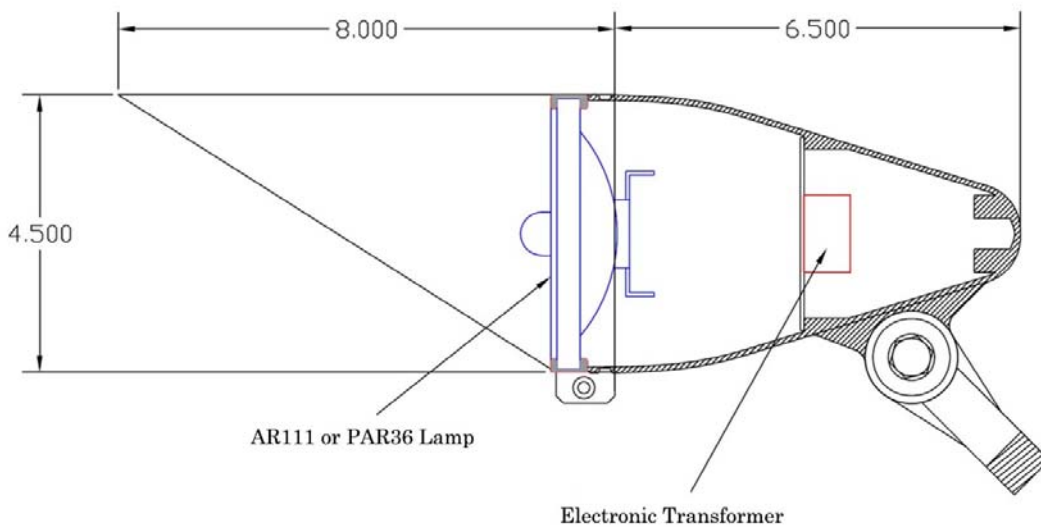

## BR30-PAR36 “Feature Spot” Bullet

- BR30 bullet with built-in 75 watt 12 volt electronic transformer
- Rated for up to 50 watt PAR36 or 50 watt AR111 12V lamp
- Available as downlight only
- DSA8 (angled shield) or DST8 (tube shield) required for use as a downlight
- Available in textured finishes Hartford Green (HGT) or Bronze (BZT)

For use with these lamps:

- 50W/AR111/SSP 4° Super Spot
- 50W/AR111/SP 8° Spot
- 20W, 35W, or 50W PAR36 Narrow Spot or Very Narrow Spot Sealed Beam

Optional Accessories:

- TM or TMB Tree Mount
- R30-INL Internal Louver to reduce side-to-side glare