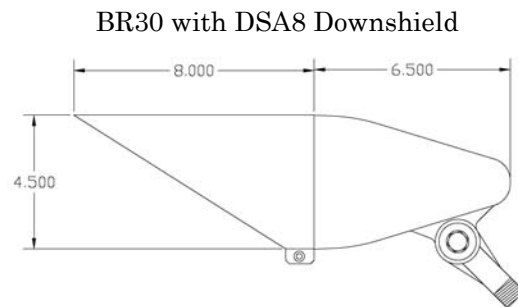

*Mounting Accessories—

Tree Mount

Tree Mount Box

LGS
(12V or 120V)

Project Name: _____ Fixture Type: _____

Catalog Part Number: _____