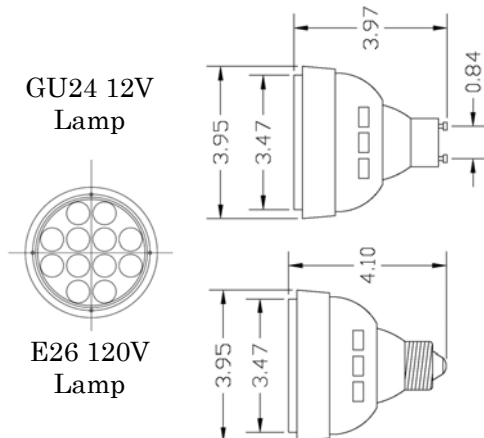

Moon Visions R30 14W LED Bullet Series

Housing (BR30): 380 Aluminum alloy die cast.

Downshields: Required for use as a downlight.

(DSA8): Fabricated steel material, angle-cut 8" in length.

(DST8): Fabricated steel material, straight tube shield 4.5" in length.

(USR30): Angled upshield 3.5" tall.

(UST30): Straight Tube upshield 4" tall with debris guard.

Socket:

- **12V Bullet** = Unique 12V GU24 Twist-Lock base allows for maximum pin contact as well as "locked" socket to insure lamp security. GU24 Base is known for high vibration tolerances (a must for fixtures mounted high in trees) and high heat tolerances.
- **120V Bullet** = Leviton 4KV Pulse rated 600V porcelain lampholders with 25% more lamp contact area than Chinese sockets.

LED MV	120V	R30	14W	3500K 40°	OSL
---------------	-------------	------------	------------	------------------	------------

Example: LED MV120V R30 14W 3500K 40° FL OSL = 14W 120V LED PAR30 FL with Spread lens

*Mounting Accessories—

Tree Mount

Tree Mount Box

LGS
(12V or 120V)

Project Name: _____ Fixture Type: _____

Catalog Part Number: _____