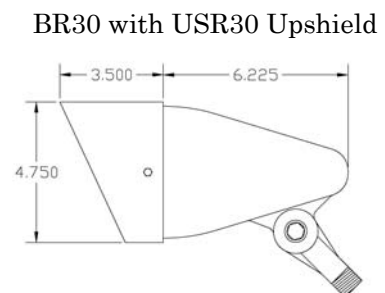

*Mounting Accessories—

Tree Mount

Tree Mount Box

LGS
(12V or 120V)

Project Name: _____ Fixture Type: _____

Catalog Part Number: _____