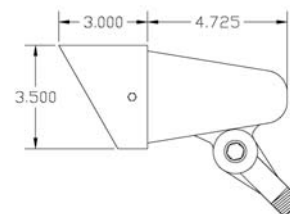

Tree Mount

Tree Mount Box

SGS (12V)

LGS (120V)

BR20 with GS6 Downshield

BR20 with USR20 Upshield

GU24 12V Lamp

E26 120V Lamp