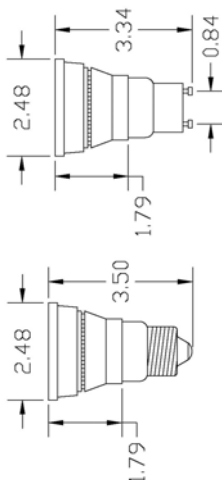

Moon Visions R20 5W LED Bullet Series

Housing (BR20): 380 Aluminum alloy die cast.

Downshields: Required for use as a downlight.

(DSA6): Fabricated steel material, angle-cut 6" in length.

(DST6): Fabricated steel material, straight tube shield 4" in length.

LEDMV	12V	R20	5W	5000K 40°	OSL
--------------	------------	------------	-----------	------------------	------------

Example: LED MV12V R20 5W 5000K 40° FL OSL = 5W 12V LED PAR20 FL with Spread lens

*Mounting Accessories—

Tree Mount

Tree Mount Box

SGS (12V)

LGS (120V)

BR20 with GS6 Downshield

BR20 with USR20 Upshield

GU24 12V Lamp

E26 120V Lamp

Project Name: _____ Fixture Type: _____

Catalog Part Number: _____