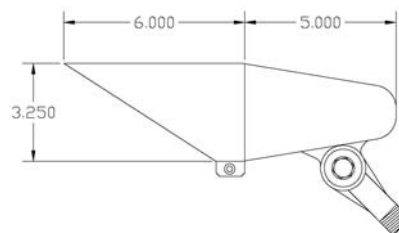

Tree Mount

Tree Mount Box

SGS (12V)

LGS (120V)

BR20 with GS6 Downshield

BR20 with USR20 Upshield

GU24 12V Lamp

E26 120V Lamp