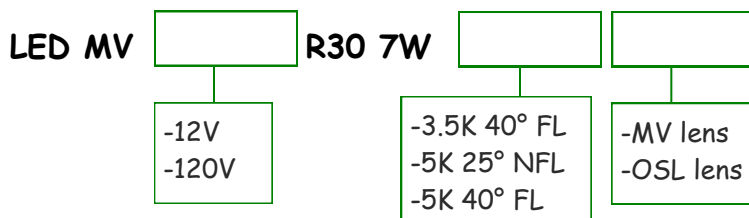

Moon Visions Lighting LED 7W PAR30

Solid State LED PAR30 7W Lamp

Features:

- 6 Super Bright LED's operating at 1.22 Watts for total of 7 Watts
- Direct Lamp Replacement
- Low Heat generation with excellent heat sinks
- No UV Light Radiation
- Not Dimmable
- 3 Year Warranty
- Power Consumption = 7 Watts
- 50W Halogen/Mercury Vapor Equivalent
- Beam Angle = NFL 25° and FL 40°
- 5000K Cool White (655 lumens typical)
- 3500K Warm White (600 lumens typical)
- Optional Spread and Green lenses available

12V Specifications:

- Unique 12V GU24 Twist-Lock base allows for maximum pin contact as well as "locked" socket to insure lamp security
- GU24 Base for high vibration tolerances and high heat tolerances
- Low voltage system requires transformer
- Please note this lamp is compatible with both magnetic and electronic transformers

120V Specifications:

- 120V E26 Medium Base
- No separate driver needed
- Direct lamp replacement

Ordering Information:

LED MV 12V R30 7W