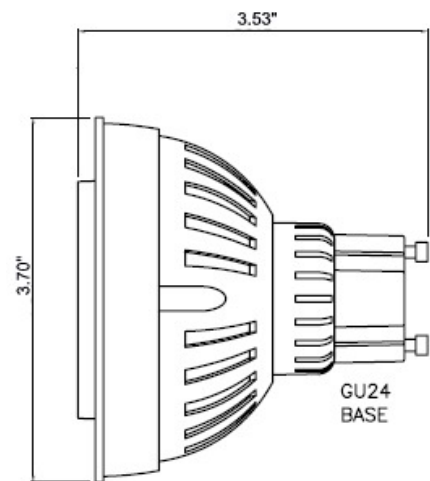

Moon Visions Lighting LED 7W PAR30

Solid State LED PAR30 7W Lamp

Features:

- 6 Super Bright LED's operating at 1.22 Watts for total of 7 Watts
- Direct Lamp Replacement
- Low Heat generation with excellent heat sinks
- No UV Light Radiation
- Not Dimmable
- 3 Year Warranty
- Power Consumption = 7 Watts
- 50W Halogen/Mercury Vapor Equivalent
- Beam Angle = NFL 25° and FL 40°
- 5000K Cool White (655 lumens typical)
- 3500K Warm White (600 lumens typical)
- Optional Spread and Green lenses available

12V Specifications:

- Unique 12V GU24 Twist-Lock base allows for maximum pin contact as well as "locked" socket to insure lamp security
- GU24 Base for high vibration tolerances and high heat tolerances
- Low voltage system requires transformer
- Please note this lamp is compatible with both magnetic and electronic transformers

120V Specifications:

- 120V E26 Medium Base
- No separate driver needed
- Direct lamp replacement

Ordering Information:

LED MV 12V R30 7W