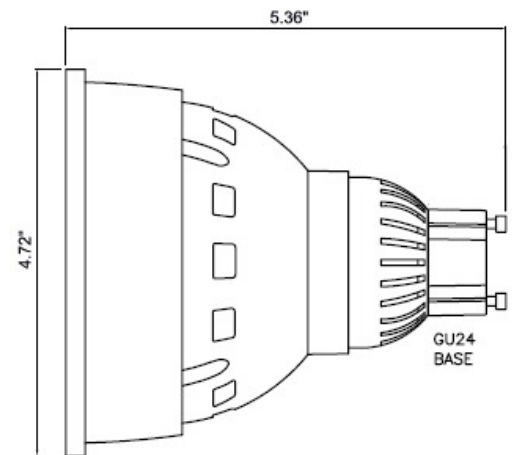

Moon Visions Lighting LED 22W PAR38

Solid State LED PAR38 22W Lamp

Features:

- 18 Super Bright LED's operating at 1.22 Watts
- Direct Lamp Replacement
- Built-in fan for extra heat dissipation
- Low Heat generation with excellent heat sinks
- Custom rubber isolator included for stability
- Not Dimmable
- 3 Year Warranty
- Power Consumption = 22 Watts
- 150W Halogen/Mercury Vapor Equivalent
- Beam Angle = NFL 25° and FL 40°
- 5000K Cool White (1900 lumens typical)
- 3500K Warm White (1690 lumens typical)
- Optional Spread and Green lenses available

12V Specifications:

- Unique 12V GU24 Twist-Lock base allows for maximum pin contact as well as "locked" socket to insure lamp security
- GU24 Base for high vibration tolerances and high heat tolerances
- Low voltage system requires transformer
- Please note this lamp is compatible with both magnetic and electronic transformers

120V Specifications:

- 120V E26 Medium Base
- No separate driver needed
- Direct lamp replacement

Ordering Information:

LED MV 12V R38 22W