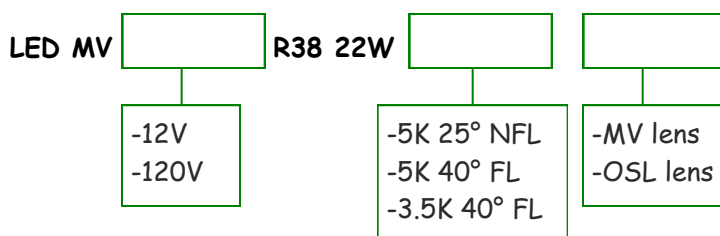

Moon Visions Lighting LED 22W PAR38

Solid State LED PAR38 22W Lamp

Features:

- 18 Super Bright LED's operating at 1.22 Watts
- Direct Lamp Replacement
- Built-in fan for extra heat dissipation
- Low Heat generation with excellent heat sinks
- Custom rubber isolator included for stability
- Not Dimmable
- 3 Year Warranty
- Power Consumption = 22 Watts
- 150W Halogen/Mercury Vapor Equivalent
- Beam Angle = NFL 25° and FL 40°
- 5000K Cool White (1900 lumens typical)
- 3500K Warm White (1690 lumens typical)
- Optional Spread and Green lenses available

12V Specifications:

- Unique 12V GU24 Twist-Lock base allows for maximum pin contact as well as "locked" socket to insure lamp security
- GU24 Base for high vibration tolerances and high heat tolerances
- Low voltage system requires transformer
- Please note this lamp is compatible with both magnetic and electronic transformers

120V Specifications:

- 120V E26 Medium Base
- No separate driver needed
- Direct lamp replacement

Ordering Information:

LED MV 12V R38 22W