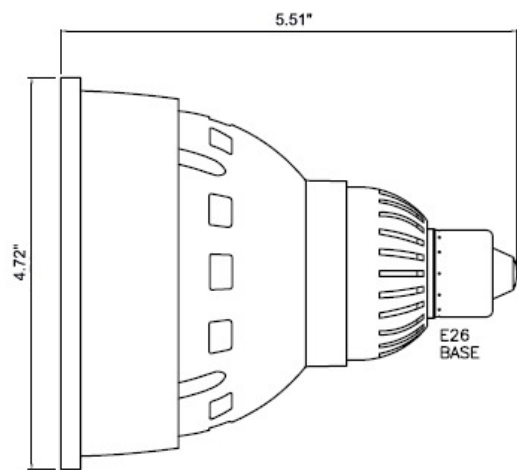

LED MV 120V R38 22W