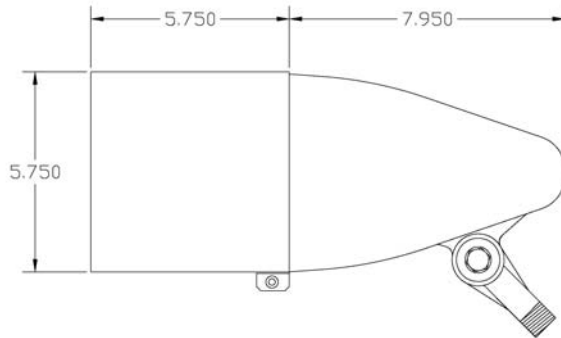

Tube Light Downshields

- Available in all three sizes: BR40, BR30 and BR20 for both 12V or 120V bullet setups
- Full straight shield constructed of fabricated steel material
- Allows for minimal glare in all directions
- Excellent for use as a FEATURE SPOT
- Available in textured finishes Hartford Green (HGT) or Bronze (BZT)

BR40 with DST10 Downshield

BR30 with DST8 Downshield