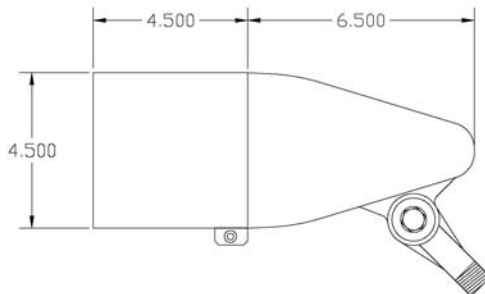

BR20 with DST6 Downshield