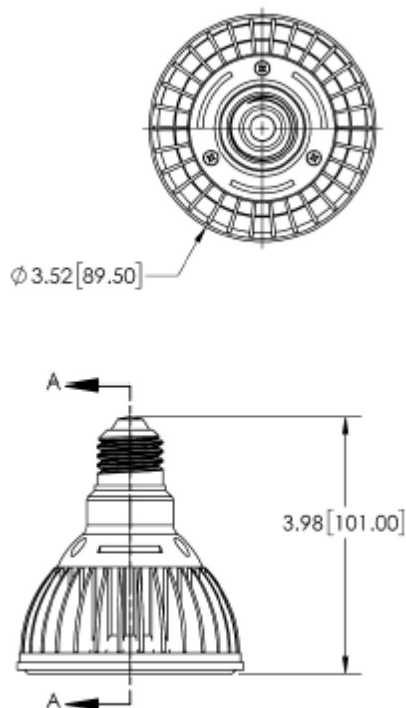

CCT (Single)	6500K
Max Tc (C°)	90°
Ambient Temp (C°)	40°
Power Factor	0.974
CRI, R9	90,70
Lumens	936 lm
Flicker Index	.01
Percent Flicker	<1%
Dimming	Phase Dimmable
In-Rush Cycle to Cycle	<1 Amp