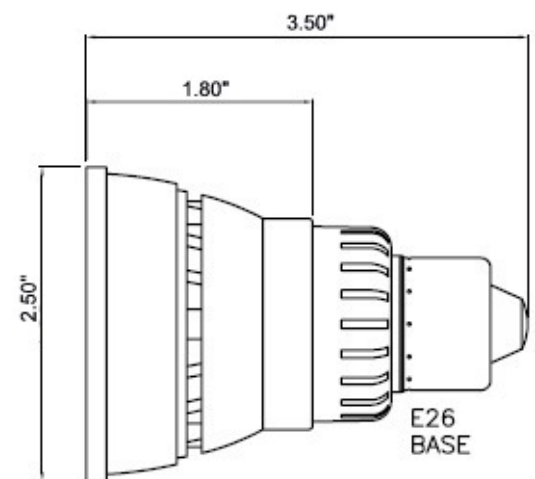

Moon Visions Lighting

LED 5W PAR20

Solid State LED PAR20 5W Lamp

Features:

- 4 Super Bright LEDs operating at 1.22 Watts for total of 5 Watts
- Direct Lamp Replacement
- Low Heat generation with excellent heat sinks
- 12VAC - Operate between 8-14VAC
- Not Dimmable
- 3 Year Warranty
- Power Consumption = 5 Watts
- 35W Halogen/Mercury Vapor Equivalent
- Beam Angle = SP 15°, NFL 25°, FL 40°
- 5000K Cool White (440 lumens typical)
- 3500K Warm White (390 lumens typical)
- 2800K Super Warm White (350 lumens typical)
- Optional Spread and Green lenses available

LED MV 12V R20 5W

LED MV 120V R20 5W

12V Specifications:

- Unique 12V GU24 Twist-Lock base allows for maximum pin contact as well as "locked" socket to insure lamp security
- GU24 Base for high vibration tolerances and high heat tolerances
- Low voltage system requires transformer
- Please note this lamp is compatible with both magnetic and electronic transformers