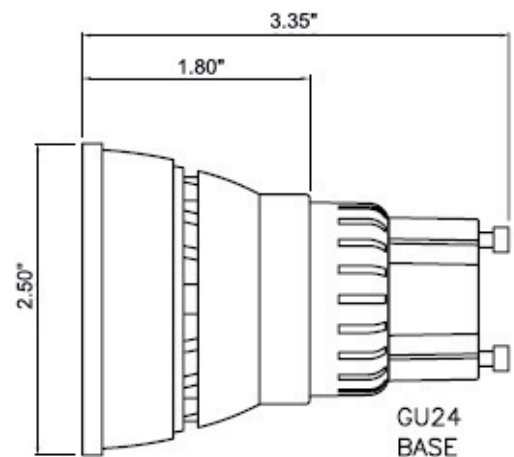

Moon Visions Lighting

LED 5W PAR20

Solid State LED PAR20 5W Lamp

Features:

- 4 Super Bright LEDs operating at 1.22 Watts for total of 5 Watts
- Direct Lamp Replacement
- Low Heat generation with excellent heat sinks
- 12VAC - Operate between 8-14VAC
- Not Dimmable
- 3 Year Warranty
- Power Consumption = 5 Watts
- 35W Halogen/Mercury Vapor Equivalent
- Beam Angle = SP 15°, NFL 25°, FL 40°
- 5000K Cool White (440 lumens typical)
- 3500K Warm White (390 lumens typical)
- 2800K Super Warm White (350 lumens typical)
- Optional Spread and Green lenses available

LED MV 12V R20 5W

LED MV 120V R20 5W

12V Specifications:

- Unique 12V GU24 Twist-Lock base allows for maximum pin contact as well as "locked" socket to insure lamp security
- GU24 Base for high vibration tolerances and high heat tolerances
- Low voltage system requires transformer
- Please note this lamp is compatible with both magnetic and electronic transformers