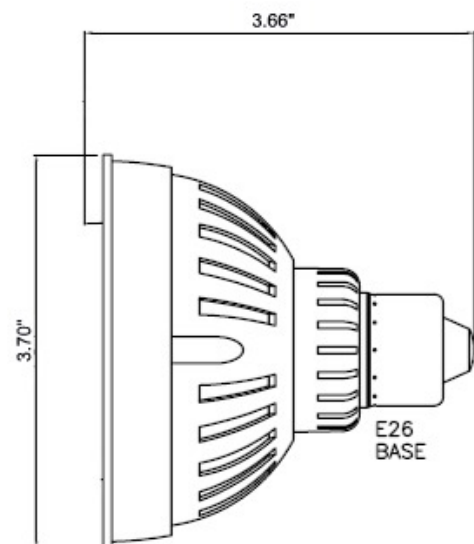

LED MV 120V R30 7W