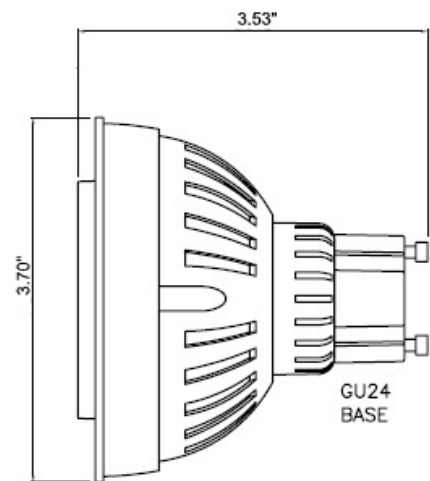

Moon Visions Lighting

LED 7W PAR30

Solid State LED PAR30 7W Lamp

Features:

- 6 Super Bright LED's operating at 1.22 Watts for total of 7 Watts
- Direct Lamp Replacement
- Low Heat generation with excellent heat sinks
- 12VAC - Operate between 8-14VAC
- Not Dimmable
- 3 Year Warranty
- Power Consumption = 7 Watts
- 50W Halogen/Mercury Vapor Equivalent
- Beam Angle = NFL 25° and FL 40°
- 5000K Cool White (655 lumens typical)
- 3500K Warm White (600 lumens typical)
- 2800K Super Warm White (550 lumens typical)
- Optional Spread and Green lenses available

12V Specifications:

- Unique 12V GU24 Twist-Lock base allows for maximum pin contact as well as "locked" socket to insure lamp security
- GU24 Base for high vibration tolerances and high heat tolerances
- Low voltage system requires transformer
- Please note this lamp is compatible with both magnetic and electronic transformers

120V Specifications:

- 120V E26 Medium Base
- No separate driver needed
- Direct lamp replacement

Ordering Information:

LED MV 12V R30 7W