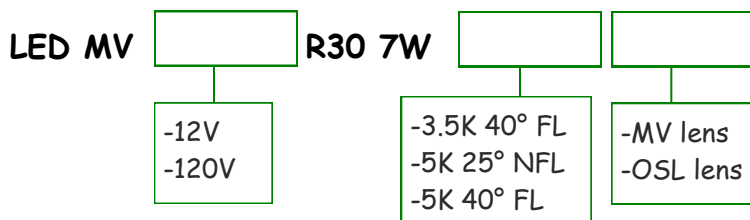

Moon Visions Lighting

LED 7W PAR30

Solid State LED PAR30 7W Lamp

Features:

- 6 Super Bright LED's operating at 1.22 Watts for total of 7 Watts
- Direct Lamp Replacement
- Low Heat generation with excellent heat sinks
- 12VAC - Operate between 8-14VAC
- Not Dimmable
- 3 Year Warranty
- Power Consumption = 7 Watts
- 50W Halogen/Mercury Vapor Equivalent
- Beam Angle = NFL 25° and FL 40°
- 5000K Cool White (655 lumens typical)
- 3500K Warm White (600 lumens typical)
- 2800K Super Warm White (550 lumens typical)
- Optional Spread and Green lenses available

12V Specifications:

- Unique 12V GU24 Twist-Lock base allows for maximum pin contact as well as "locked" socket to insure lamp security
- GU24 Base for high vibration tolerances and high heat tolerances
- Low voltage system requires transformer
- Please note this lamp is compatible with both magnetic and electronic transformers

120V Specifications:

- 120V E26 Medium Base
- No separate driver needed
- Direct lamp replacement

Ordering Information:

LED MV 12V R30 7W