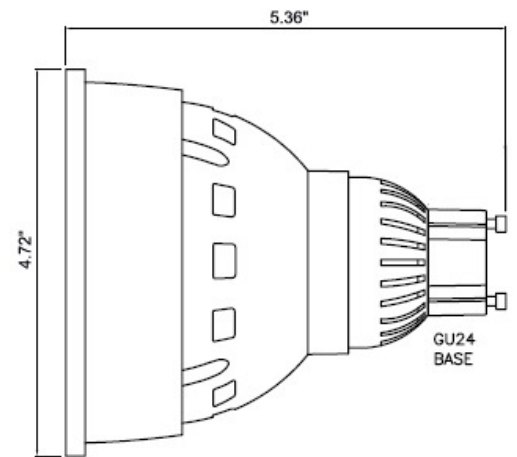

Moon Visions Lighting LED 22W PAR38

Solid State LED PAR38 22W Lamp

Features:

- 18 Super Bright LED's operating at 1.22 Watts
- Direct Lamp Replacement
- Built-in fan for extra heat dissipation
- Low Heat generation with excellent heat sinks
- 12VAC - Operate between 8-14VAC
- Not Dimmable
- 3 Year Warranty
- Power Consumption = 22 Watts
- 150W Halogen/Mercury Vapor Equivalent
- Beam Angle = NFL 25° and FL 40°
- 5000K Cool White (1900 lumens typical)
- 3500K Warm White (1690 lumens typical)
- 2800K Super Warm White (1600 lumens typical)
- Optional Spread and Green lenses available

LED MV 12V R38 22W

LED MV 120V R38 22W

12V Specifications:

- Unique 12V GU24 Twist-Lock base allows for maximum pin contact as well as "locked" socket to insure lamp security
- GU24 Base for high vibration tolerances and high heat tolerances
- Low voltage system requires transformer
- Please note this lamp is compatible with both magnetic and electronic transformers