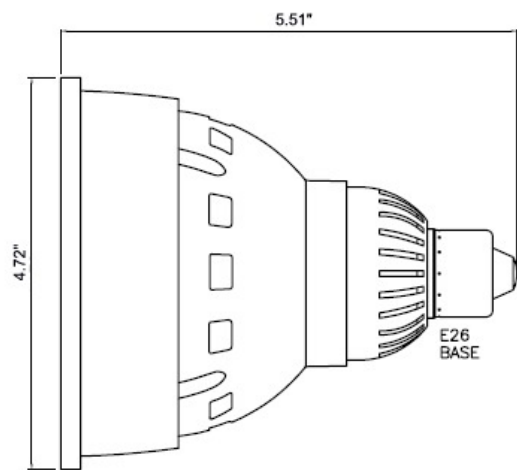

Moon Visions Lighting LED 22W PAR38

Solid State LED PAR38 22W Lamp

Features:

- 18 Super Bright LED's operating at 1.22 Watts
- Direct Lamp Replacement
- Built-in fan for extra heat dissipation
- Low Heat generation with excellent heat sinks
- 12VAC - Operate between 8-14VAC
- Not Dimmable
- 3 Year Warranty
- Power Consumption = 22 Watts
- 150W Halogen/Mercury Vapor Equivalent
- Beam Angle = NFL 25° and FL 40°
- 5000K Cool White (1900 lumens typical)
- 3500K Warm White (1690 lumens typical)
- 2800K Super Warm White (1600 lumens typical)
- Optional Spread and Green lenses available

LED MV 12V R38 22W

LED MV 120V R38 22W

12V Specifications:

- Unique 12V GU24 Twist-Lock base allows for maximum pin contact as well as "locked" socket to insure lamp security
- GU24 Base for high vibration tolerances and high heat tolerances
- Low voltage system requires transformer
- Please note this lamp is compatible with both magnetic and electronic transformers